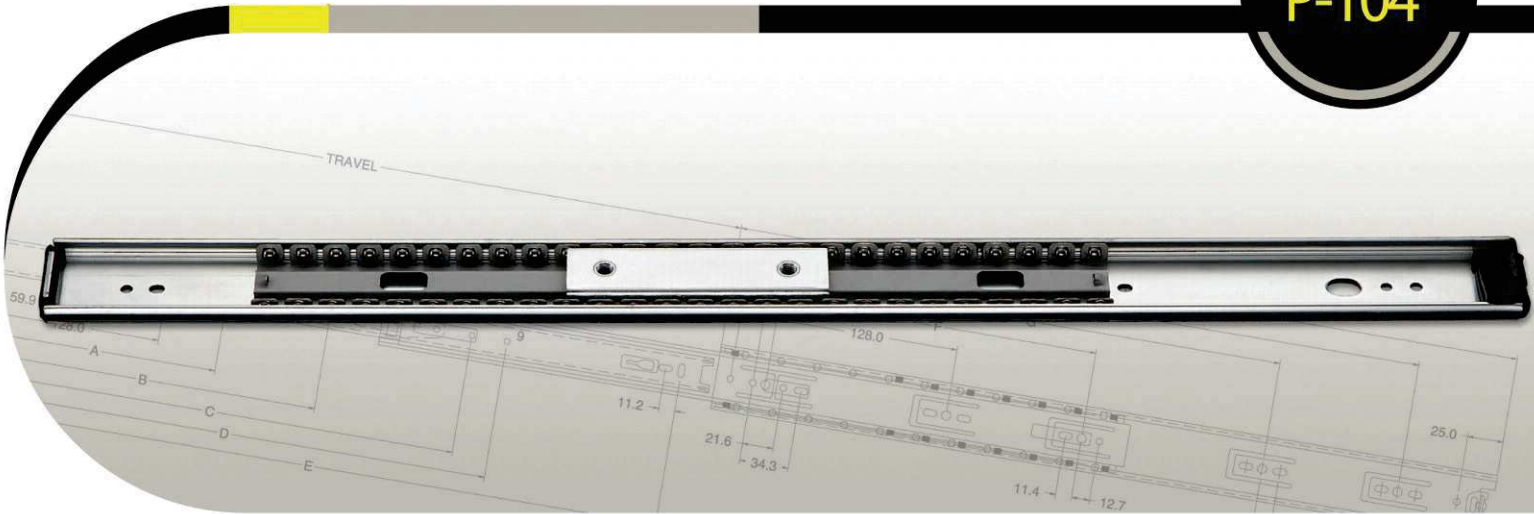

CONCEALED HINGE - DOOR SLIDE

Heavy-Duty, Precision Slide with a Selection of Hinges
Option for Pivot Door Application

(P-104)

Slide Length (Inches)	Slide Length ±0.5mm	TRAVEL ±5mm	P-104 SERIES HOLE POSITIONS(mm)							Load Rating (kg/pair)
			A	B	C	D	E	F	G	
22"	558.8	442	-	-	-	470.3	-	-	-	*
24"	609.6	493	-	-	-	521.1	-	-	-	*
26"	660.4	544	-	-	-	571.9	-	-	-	*
28"	711.2	495	-	-	-	622.7	-	-	-	*
30"	762	546	600	-	-	673.5	-	-	-	*
32"	812.8	596	600	-	-	724.3	-	-	-	*