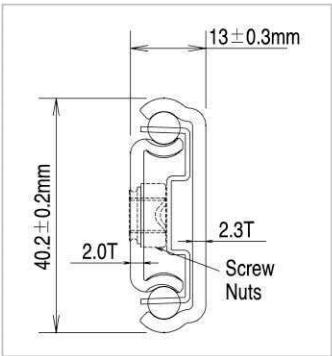

CONCEALED HINGE - DOOR SLIDE

Heavy-Duty, Precision Slide with a Selection of Hinges
Option for Pivot Door Application

(P-104)

Slide Length (Inches)	Slide Length ±0.5mm	TRAVEL ±5mm	P-104 SERIES HOLE POSITIONS(mm)							Load Rating (kg/pair)
			A	B	C	D	E	F	G	
22"	558.8	442	-	-	-	470.3	-	-	-	*
24"	609.6	493	-	-	-	521.1	-	-	-	*
26"	660.4	544	-	-	-	571.9	-	-	-	*
28"	711.2	495	-	-	-	622.7	-	-	-	*
30"	762	546	600	-	-	673.5	-	-	-	*
32"	812.8	596	600	-	-	724.3	-	-	-	*