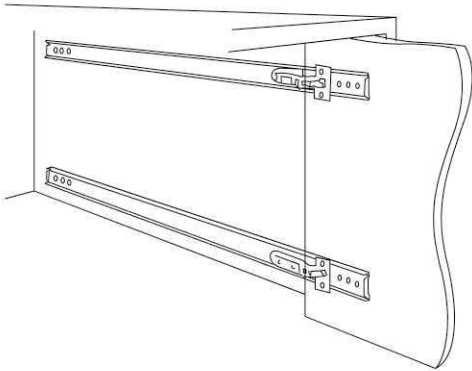

CONCEALED HINGE - DOOR SLIDE

Heavy-Duty, Precision Slide with a Selection of Hinges
Option for Pivot Door Application

(P-104)

Slide Length (Inches)	Slide Length ±0.5mm	TRAVEL ±5mm	P-104 SERIES HOLE POSITIONS(mm)							Load Rating (kg/pair)
			A	B	C	D	E	F	G	
22"	558.8	442	-	-	-	470.3	-	-	-	*
24"	609.6	493	-	-	-	521.1	-	-	-	*
26"	660.4	544	-	-	-	571.9	-	-	-	*
28"	711.2	495	-	-	-	622.7	-	-	-	*
30"	762	546	600	-	-	673.5	-	-	-	*
32"	812.8	596	600	-	-	724.3	-	-	-	*