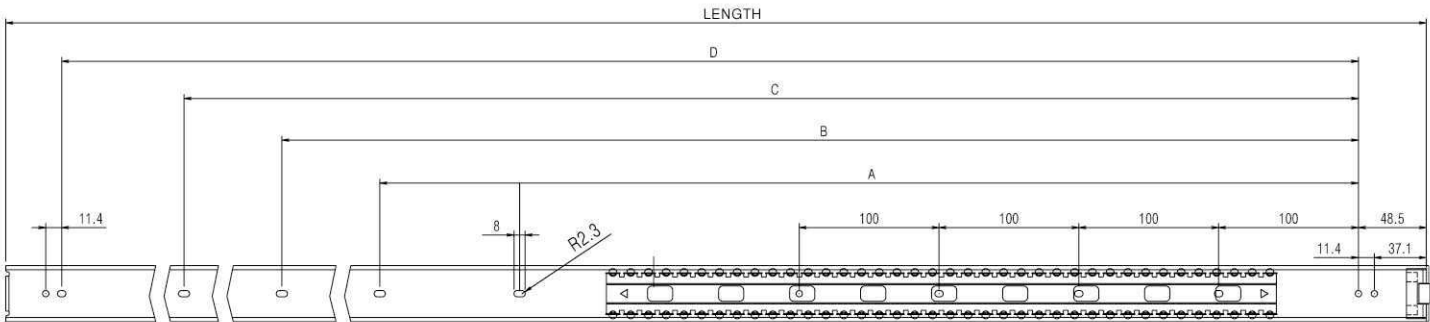

CONCEALED HINGE - DOOR SLIDE

Heavy-Duty, Precision Slide with a Selection of Hinges
Option for Pivot Door Application

(P-104)

Slide Length (Inches)	Slide Length ±0.5mm	TRAVEL ±5mm	P-104 SERIES HOLE POSITIONS(mm)							Load Rating (kg/pair)
			A	B	C	D	E	F	G	
22"	558.8	442	-	-	-	470.3	-	-	-	*
24"	609.6	493	-	-	-	521.1	-	-	-	*
26"	660.4	544	-	-	-	571.9	-	-	-	*
28"	711.2	495	-	-	-	622.7	-	-	-	*
30"	762	546	600	-	-	673.5	-	-	-	*
32"	812.8	596	600	-	-	724.3	-	-	-	*